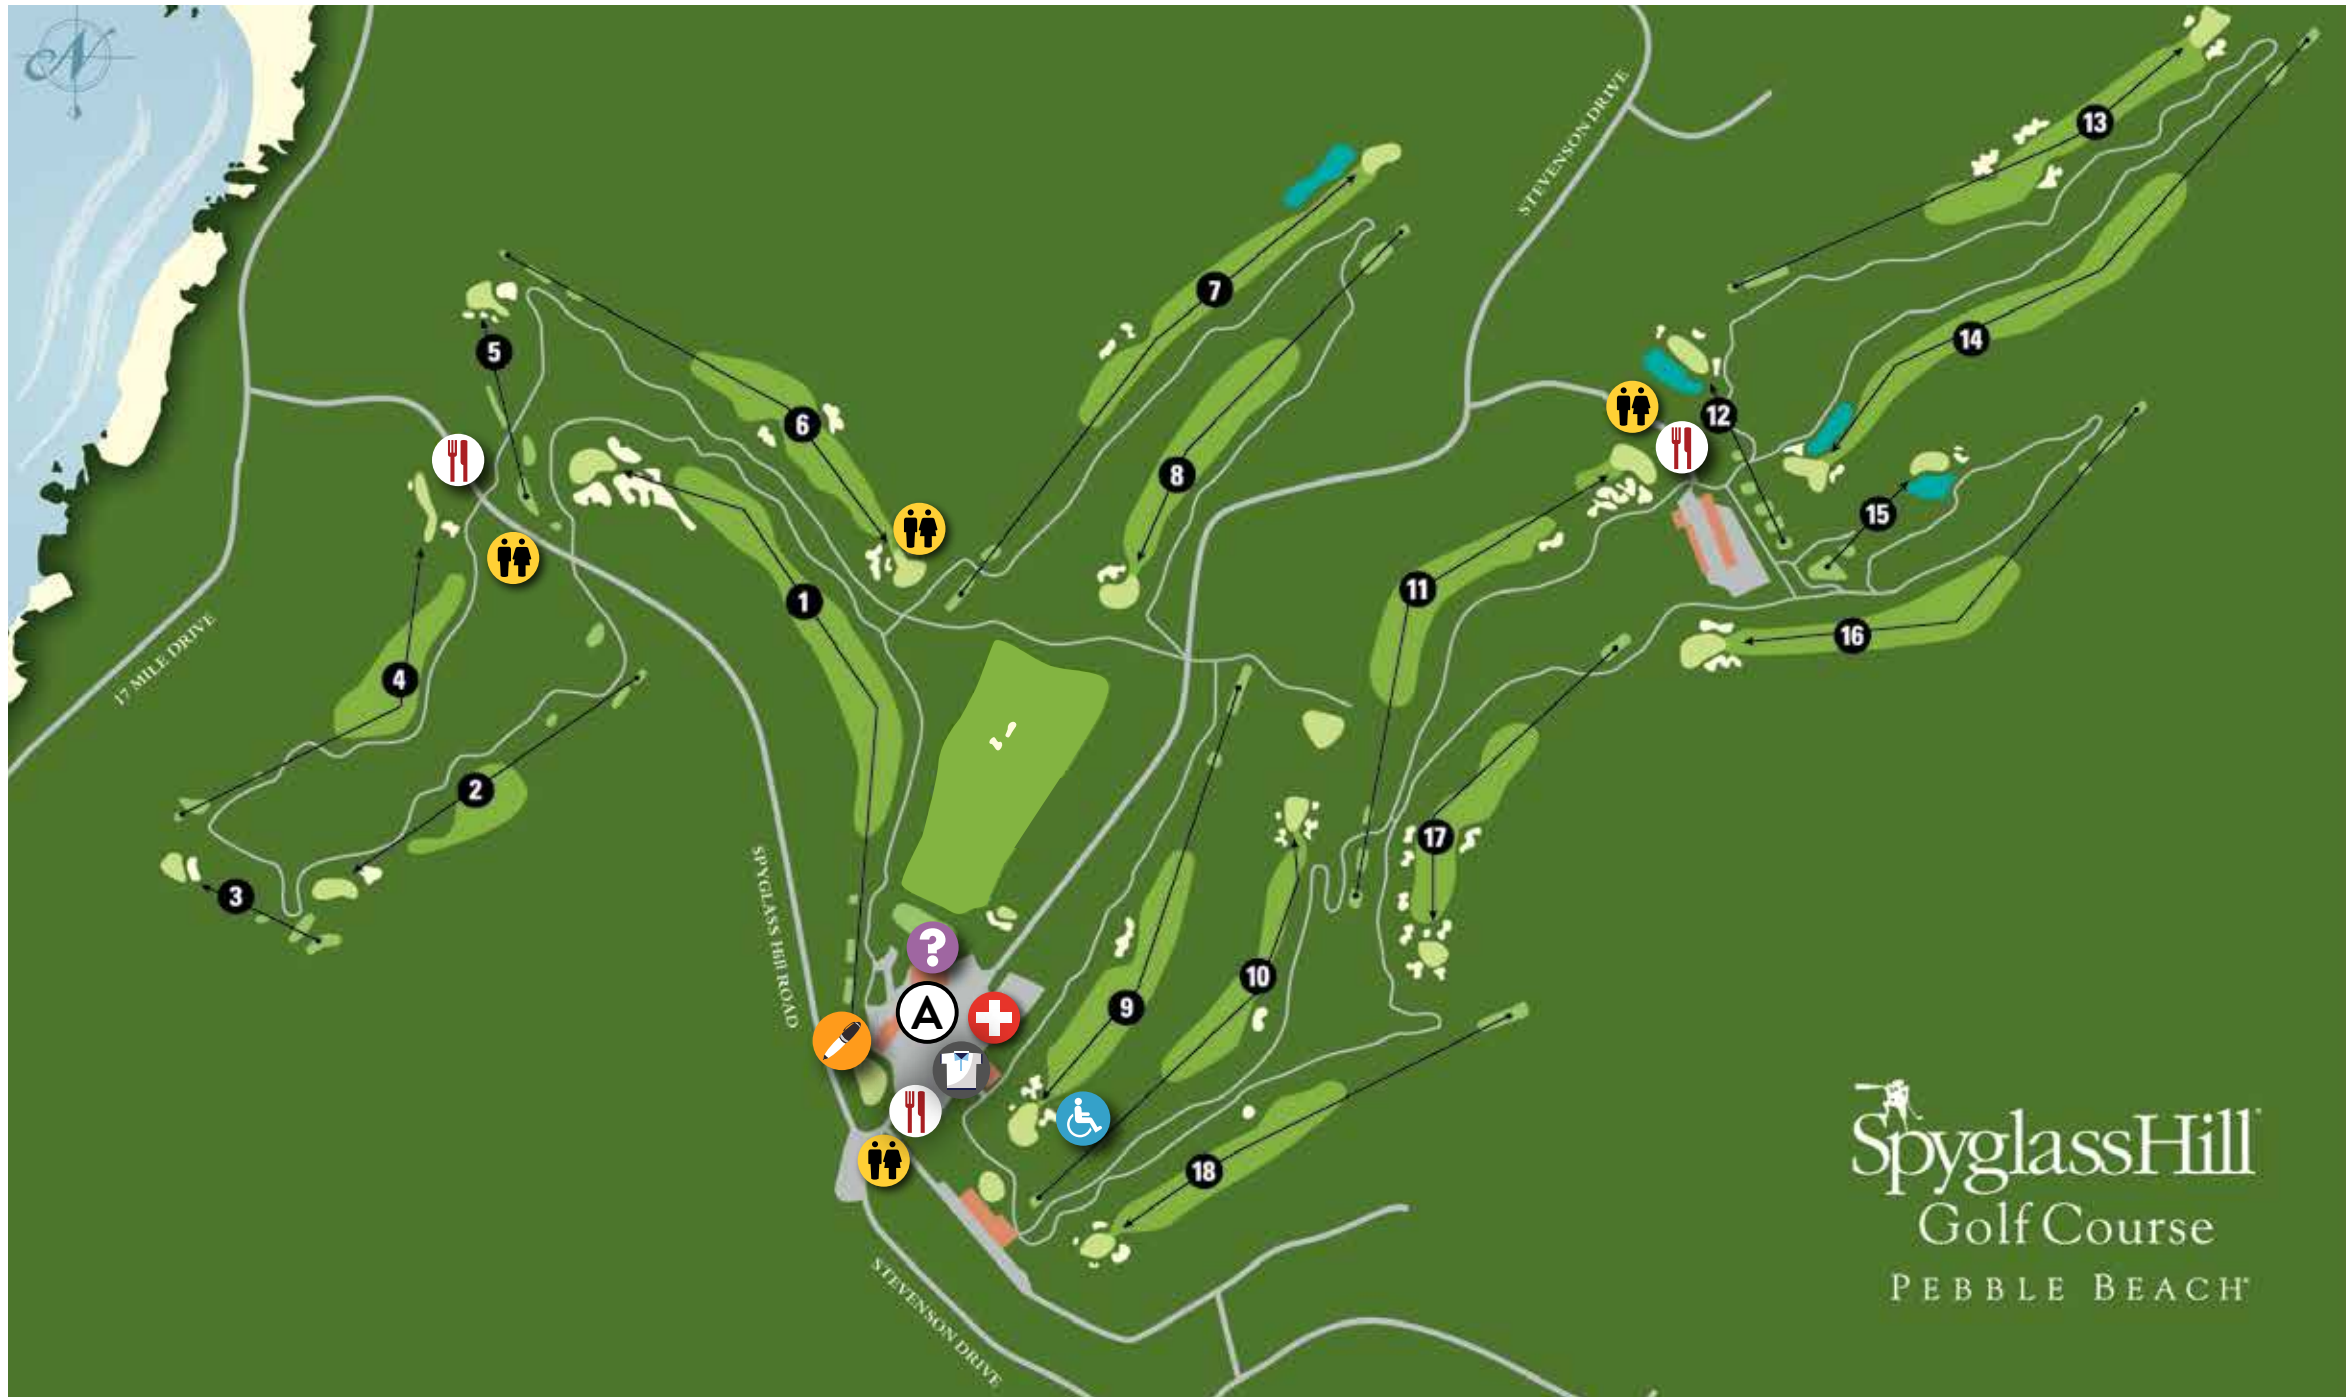

LEGEND

-  ADA Viewing Areas
-  Children's Earth's Brew presented by Vaughan Industries (putting green)
-  Concession
-  First Aid
-  Information/Lost & Found
-  Official Merchandise
-  Restrooms
-  Spyglass Hill Entrance
 - Shuttle Drop-off & Pick-up
 - Admissions

FEBRUARY 2-6, 2022

Spyglass Hill
Golf Course
PEBBLE BEACH